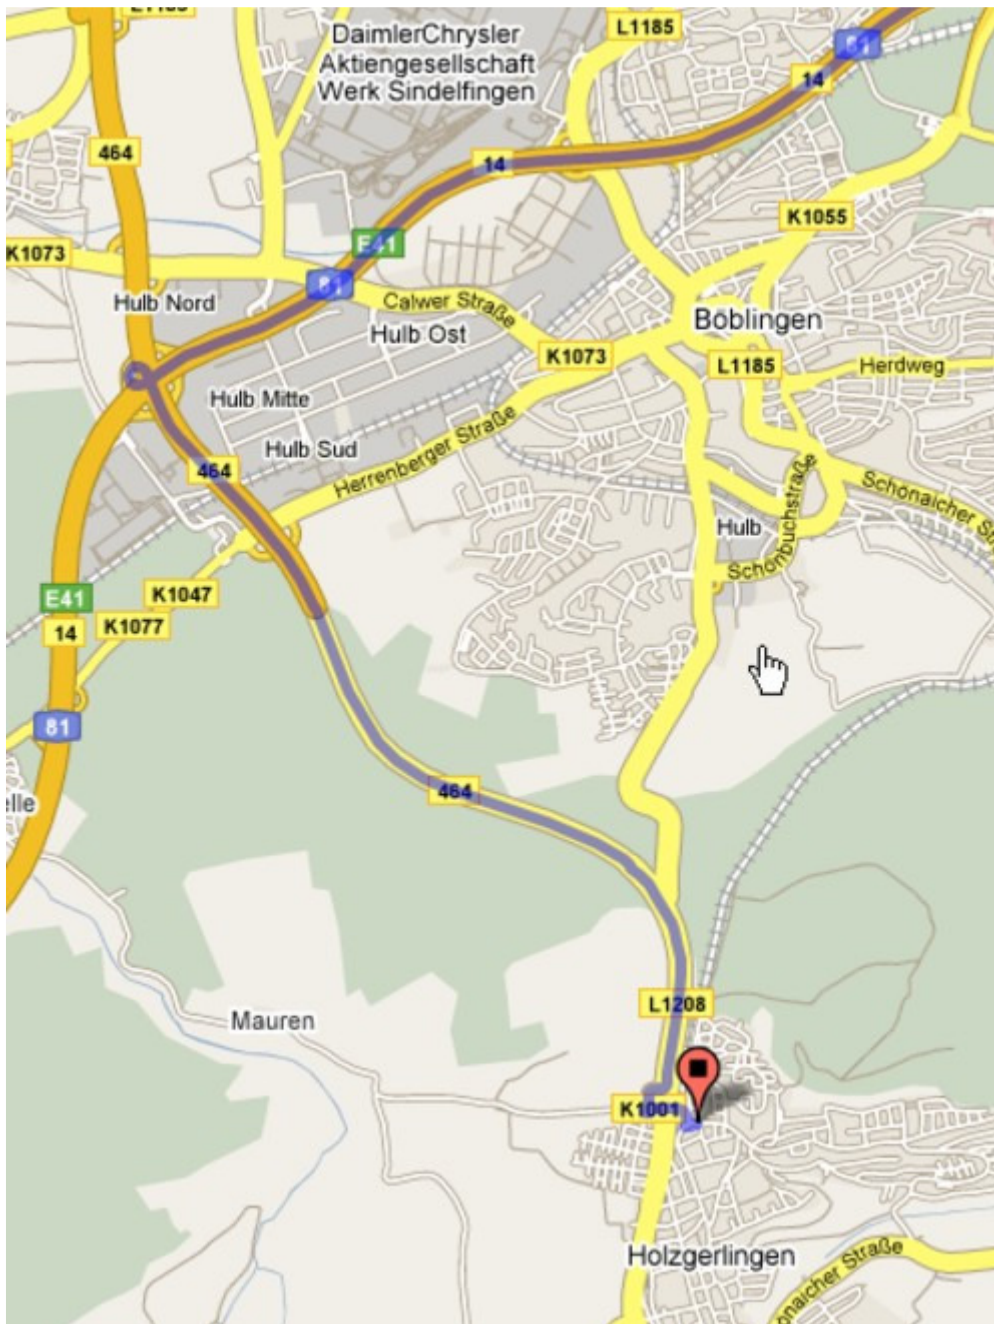

Route

Route Description (regional from A81 exit Böblingen/Hulb)

Route Description (local from B464)

SYBERA GmbH, Hohenzollernstr.2, 71088 Holzgerlingen, Tel: ++49-7031-744-608 (Fax: -609), www.sybera.de