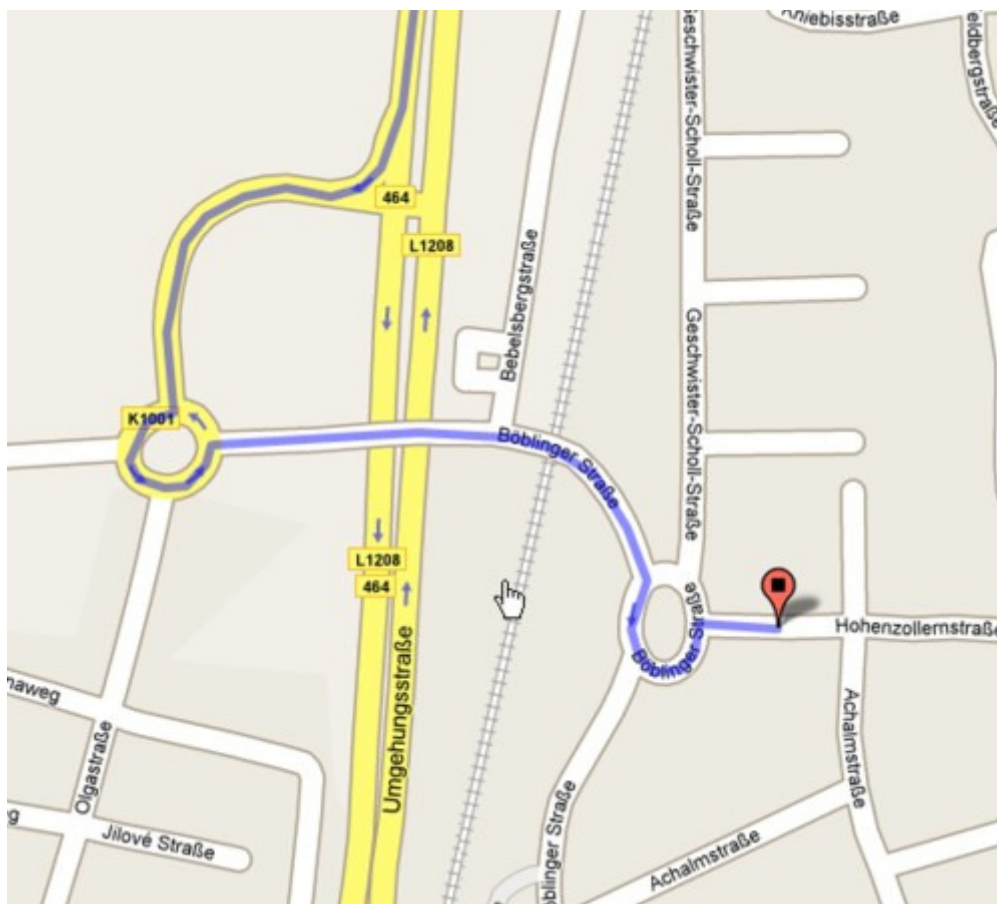

Route

Route Description (regional from A81 exit Böblingen/Hulb)

Route Description (local from B464)

SYBERA GmbH, Hohenzollernstr.2, 71088 Holzgerlingen, Tel: ++49-7031-744-608 (Fax: -609), www.sybera.de